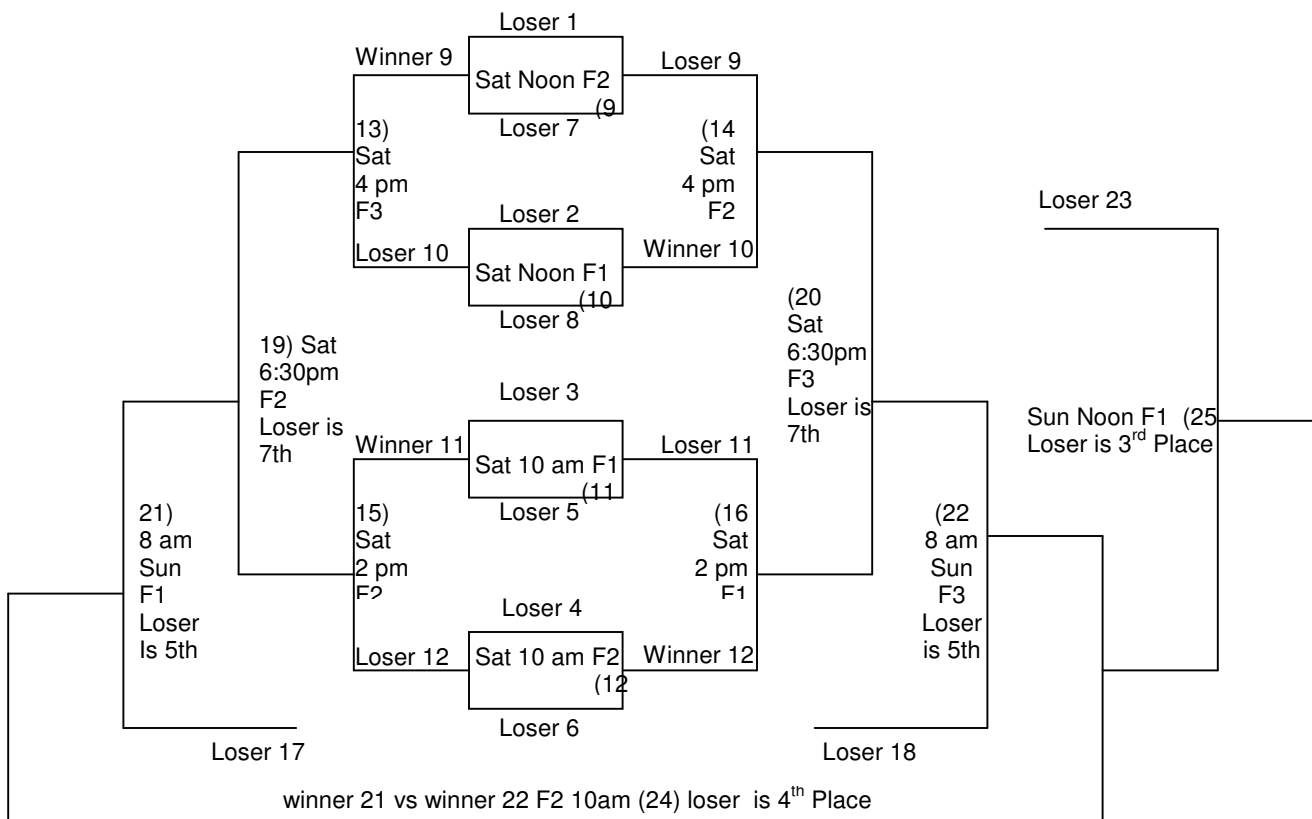

2007 The Farm/NAFA Open World Series

July 27-29 Middleton, Wisconsin Bowling Green Sports Complex

LOSERS BRACKET

Pay close attention to which way you go if you win or lose in the first round

Single Championship Game
no if game

Champion
Runner-Up